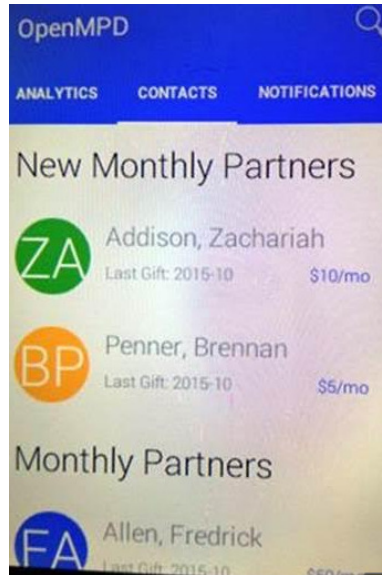

5. The app has three tabs:

Analytics

Contacts

Notifications