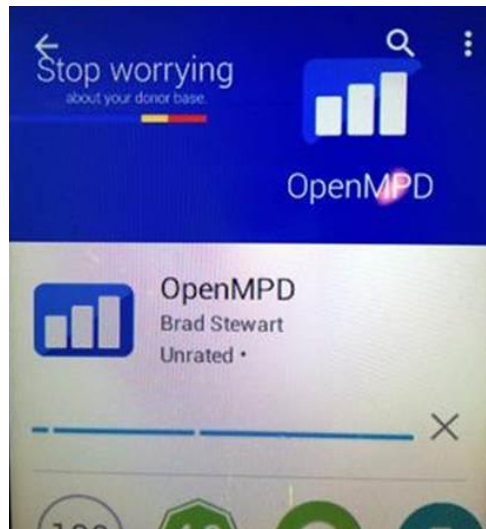

&

OpenMPD

For Android Devices (only)

Sorry Apple Users ☹

1. In the Google Play store, search OpenMDP and Install

2. Installing . . .

3. In the app, select "Global Service Network"

4. Then enter "username / password" and it begins importing

5. The app has three tabs: