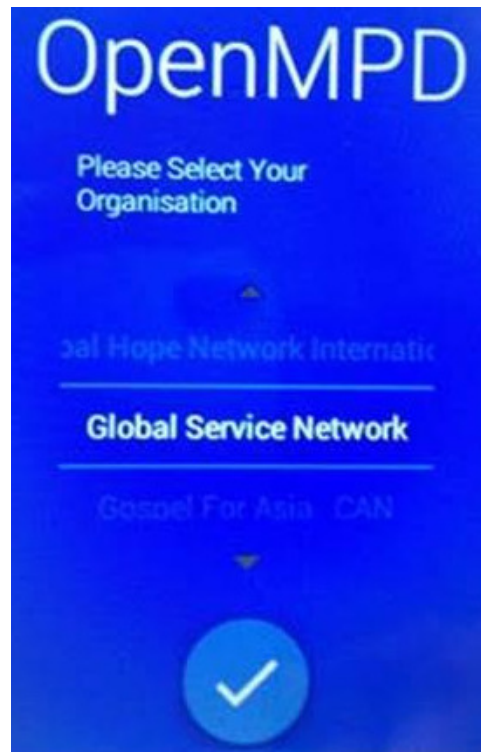

&

OpenMPD

For Android Devices (only)

Sorry Apple Users ☹

1. In the Google Play store, search OpenMDP and Install

2. Installing . . .

3. In the app, select "Global Service Network"

4. Then enter "username / password" and it begins importing